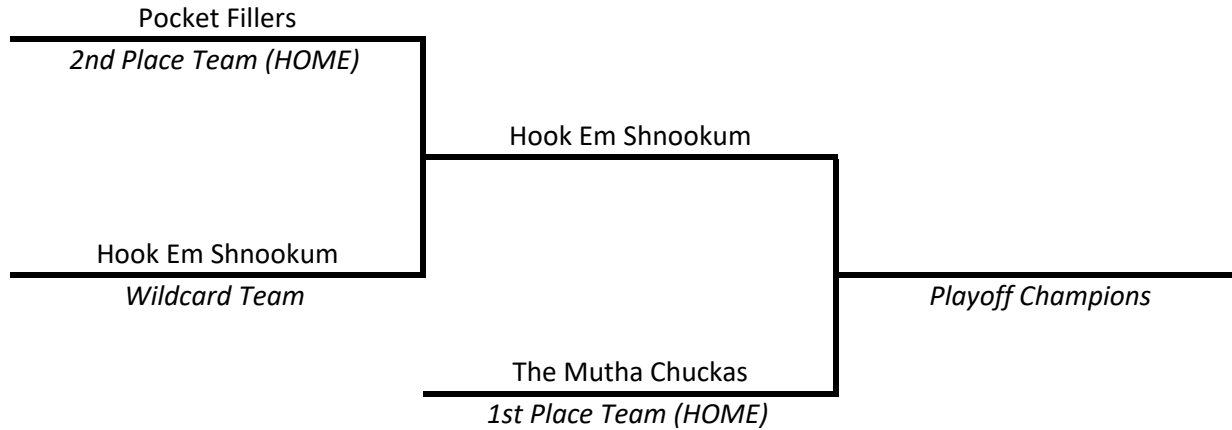

# ★ PLAYOFFS ★

## BRONZE TIER

Divisions Of 8 Teams Or Less

Playoff Champions Advance To The \$75,000 World Qualifier Tournament

*Please see the schedule on your APA Online Member Services account to see when you play*

\*All players must play at least 6 matches with a team during regular session to gain eligibility into playoffs\*